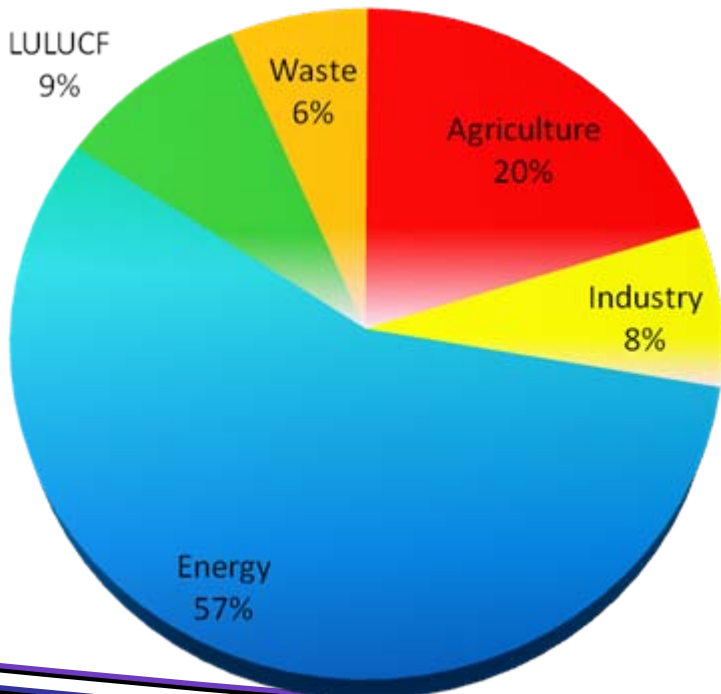

São Paulo: Emissions of GHG - 2005

São Paulo State Climate Change Program – PROCLIMA

Josilene Ticianelli Vannuzini Ferrer Rei – CETESB

SECRETARIA DO
MEIO AMBIENTE

CDM PROJECTS IN BRAZIL

CDM PROJECTS IN BRAZIL - STATES

INVENTORY GHG – BRAZIL, HIGHLIGHTS: WASTE

GREENHOUSE GAS EMISSIONS INVENTORY

2005	GWP	GHG GWP
Energy		81.219.000 CO2 Eq Ton
LULUCF		13.162.000 CO2 Eq ton
Waste		9.366.000 CO2 Eq Ton
Agriculture		28.610.000 CO2 Eq Ton
Industry		11.099.000 CO2 Eq Ton
TOTAL		143.456.000 CO2 ton

Support:

British Embassy

CO ₂ eq_CH ₄	Methane	2005
Energy		600.000
LULUCF	GWP	-
Waste		9.349.000 Ton
Agriculture		71.437.000 Ton
Industry		61.000 Ton
TOTAL		81.447.000 Ton

Thank you

Muito Obrigado