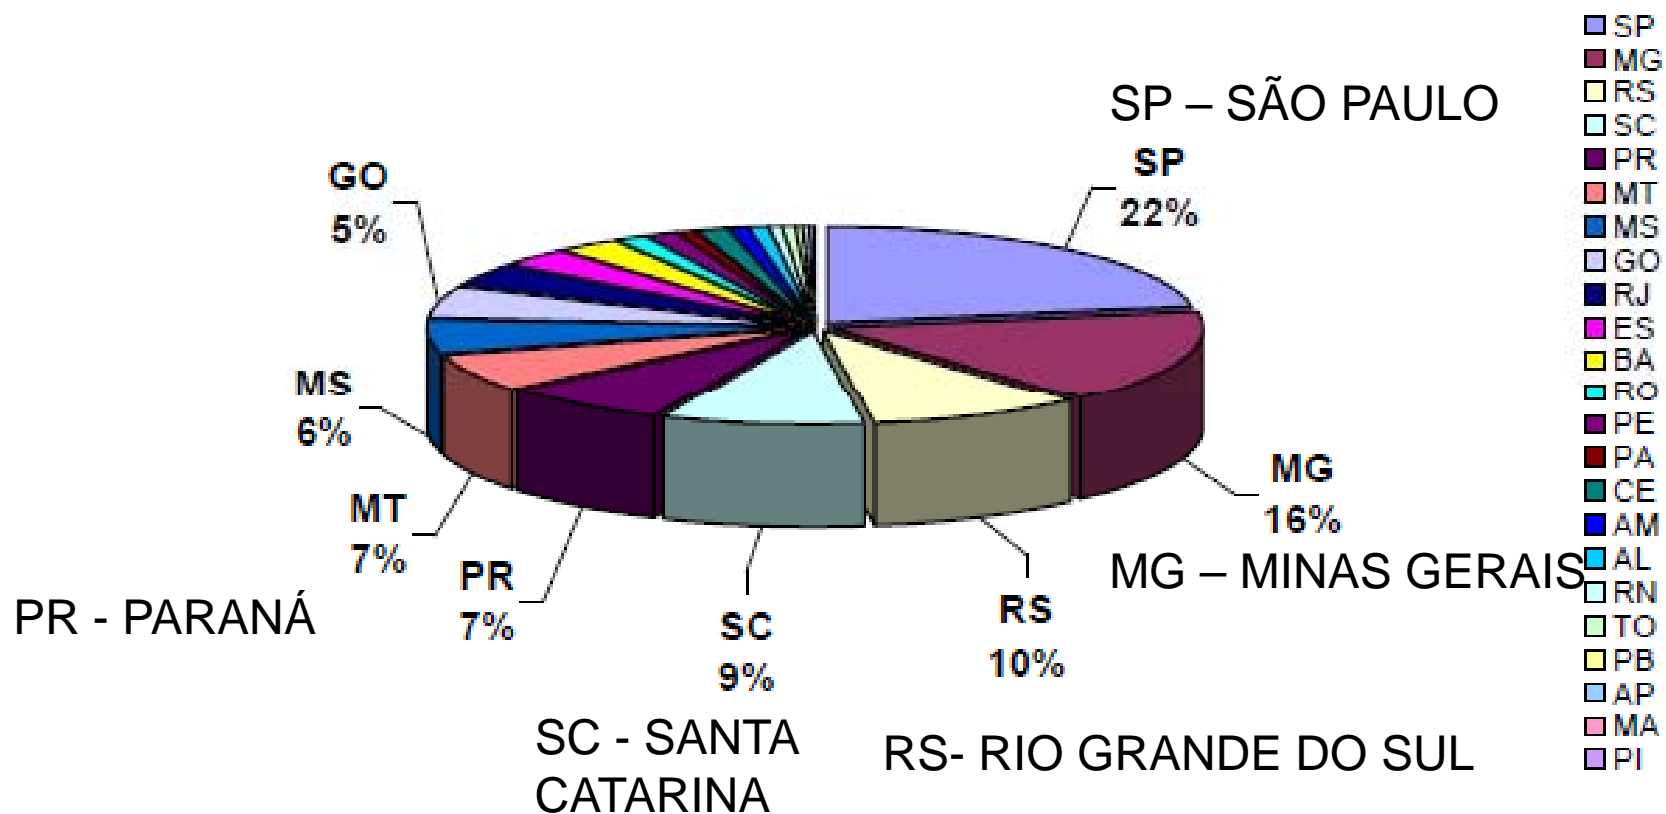

São Paulo: Emissions of GHG - 2005

São Paulo State Climate Change Program – PROCLIMA

Josilene Ticianelli Vannuzini Ferrer Rei – CETESB

SECRETARIA DO
MEIO AMBIENTE

CDM PROJECTS IN BRAZIL

CDM PROJECTS IN BRAZIL - STATES

INVENTORY GHG – BRAZIL, HIGHLIGHTS: WASTE

GREENHOUSE GAS EMISSIONS INVENTORY

2005	GWP	GHG GWP
Energy		81.219.000 CO2 Eq Ton
LULUCF		13.162.000 CO2 Eq ton
Waste		9.366.000 CO2 Eq Ton
Agriculture		28.610.000 CO2 Eq Ton
Industry		11.099.000 CO2 Eq Ton
TOTAL		143.456.000 CO2 ton

Support:

British Embassy

CO ₂ eq_CH ₄	Methane	2005
Energy		600.000
LULUCF	GWP	-
Waste		9.349.000 Ton
Agriculture		71.437.000 Ton
Industry		61.000 Ton
TOTAL		81.447.000 Ton

Thank you

Muito Obrigado