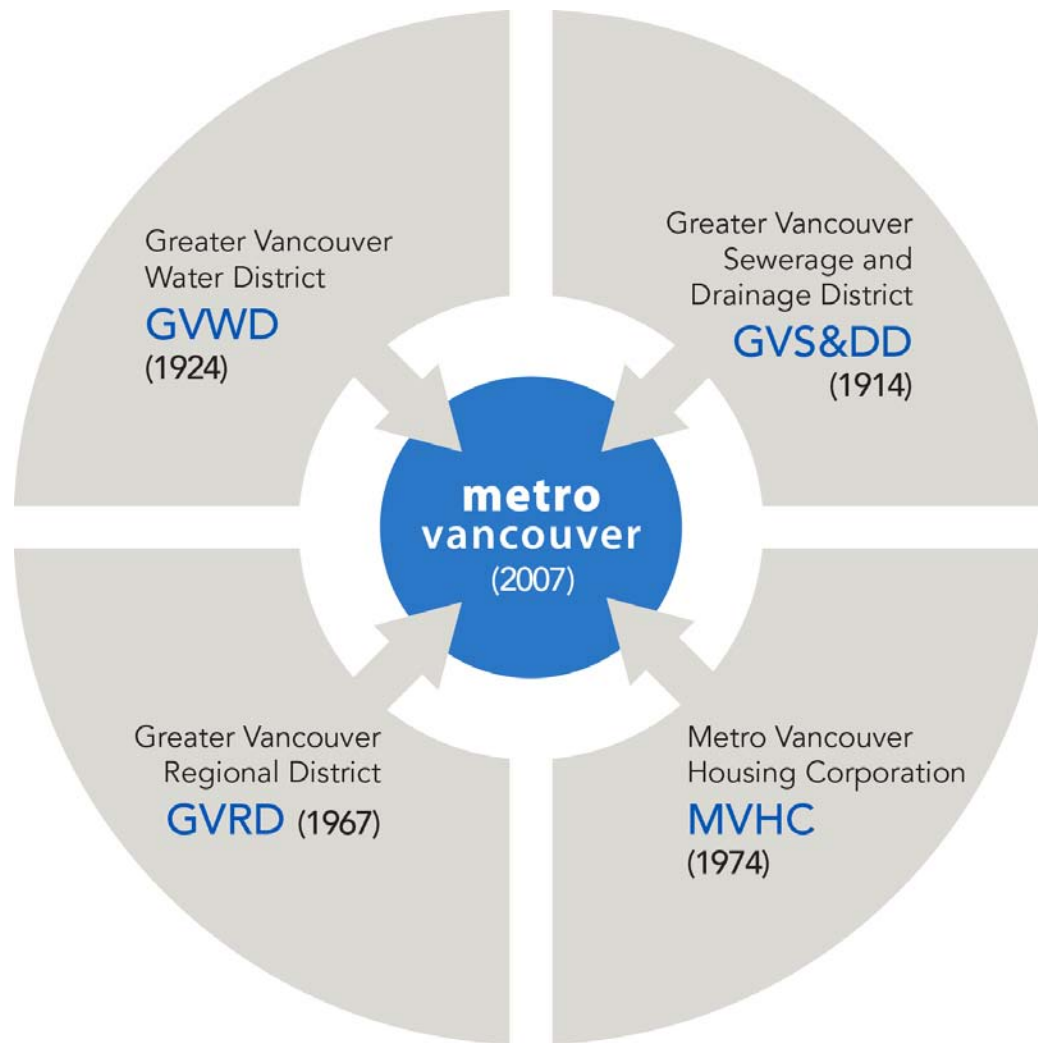

metrovancouver

SERVICES AND SOLUTIONS FOR A LIVABLE REGION

metrovancouver

SERVICES AND SOLUTIONS FOR A LIVABLE REGION

A Dynamic Metropolitan Region

Land Base

Population

Gross Domestic Product

Metro Vancouver: THE ORGANIZATION

Collaborative Approach

1. **SERVICE** delivery
2. **POLICY** (plans and regulation)
3. **POLITICAL FORUM**

metrovancouver

SERVICES AND SOLUTIONS FOR A LIVABLE REGION

REGIONAL VISION: