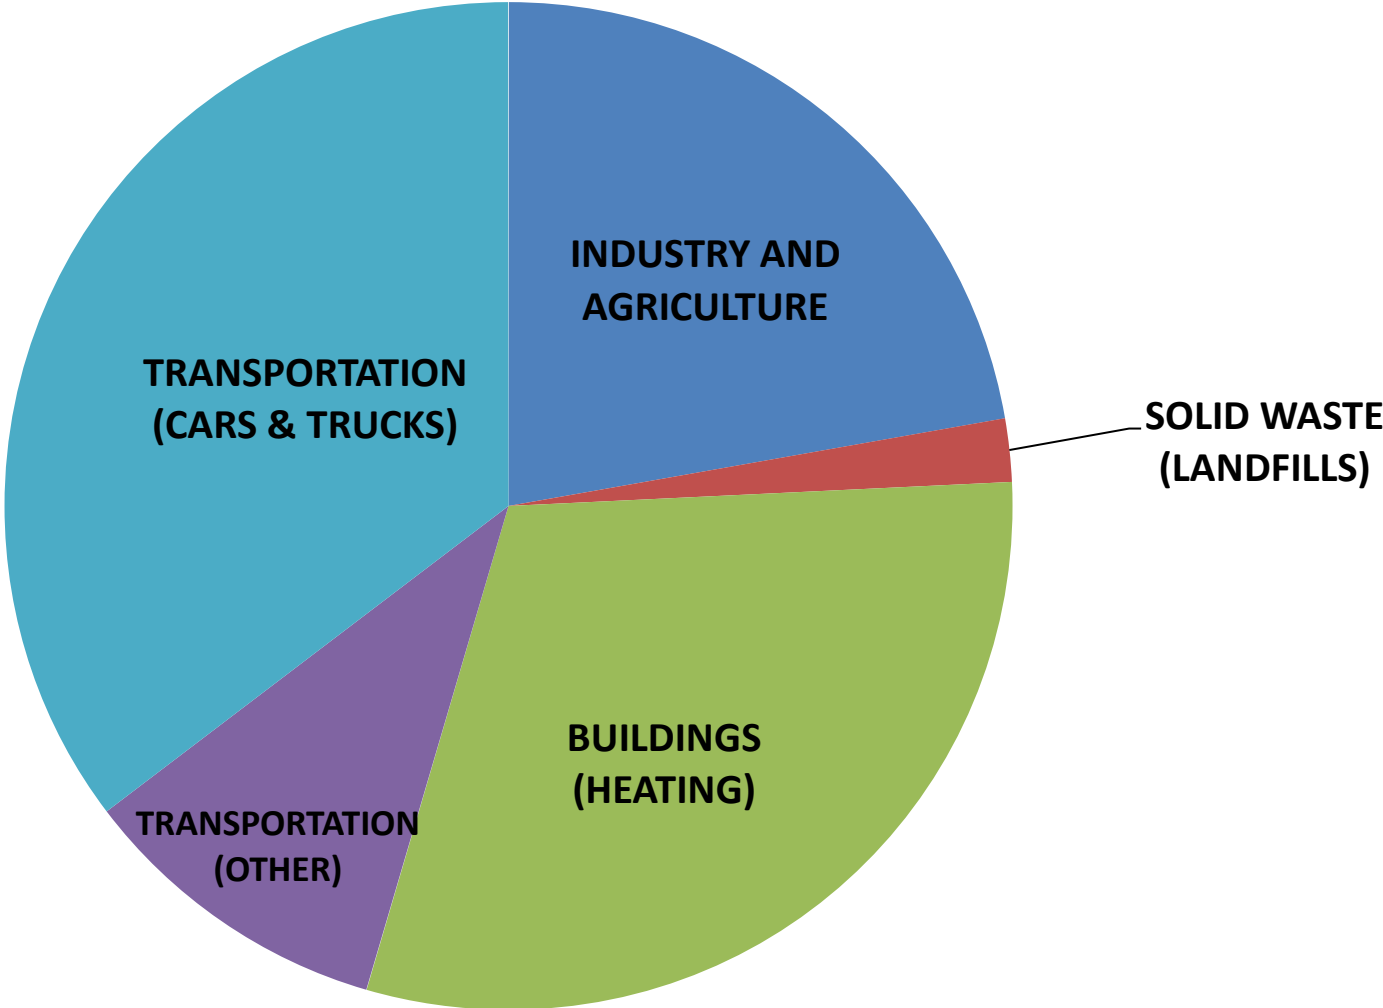

Regional GHG Emissions